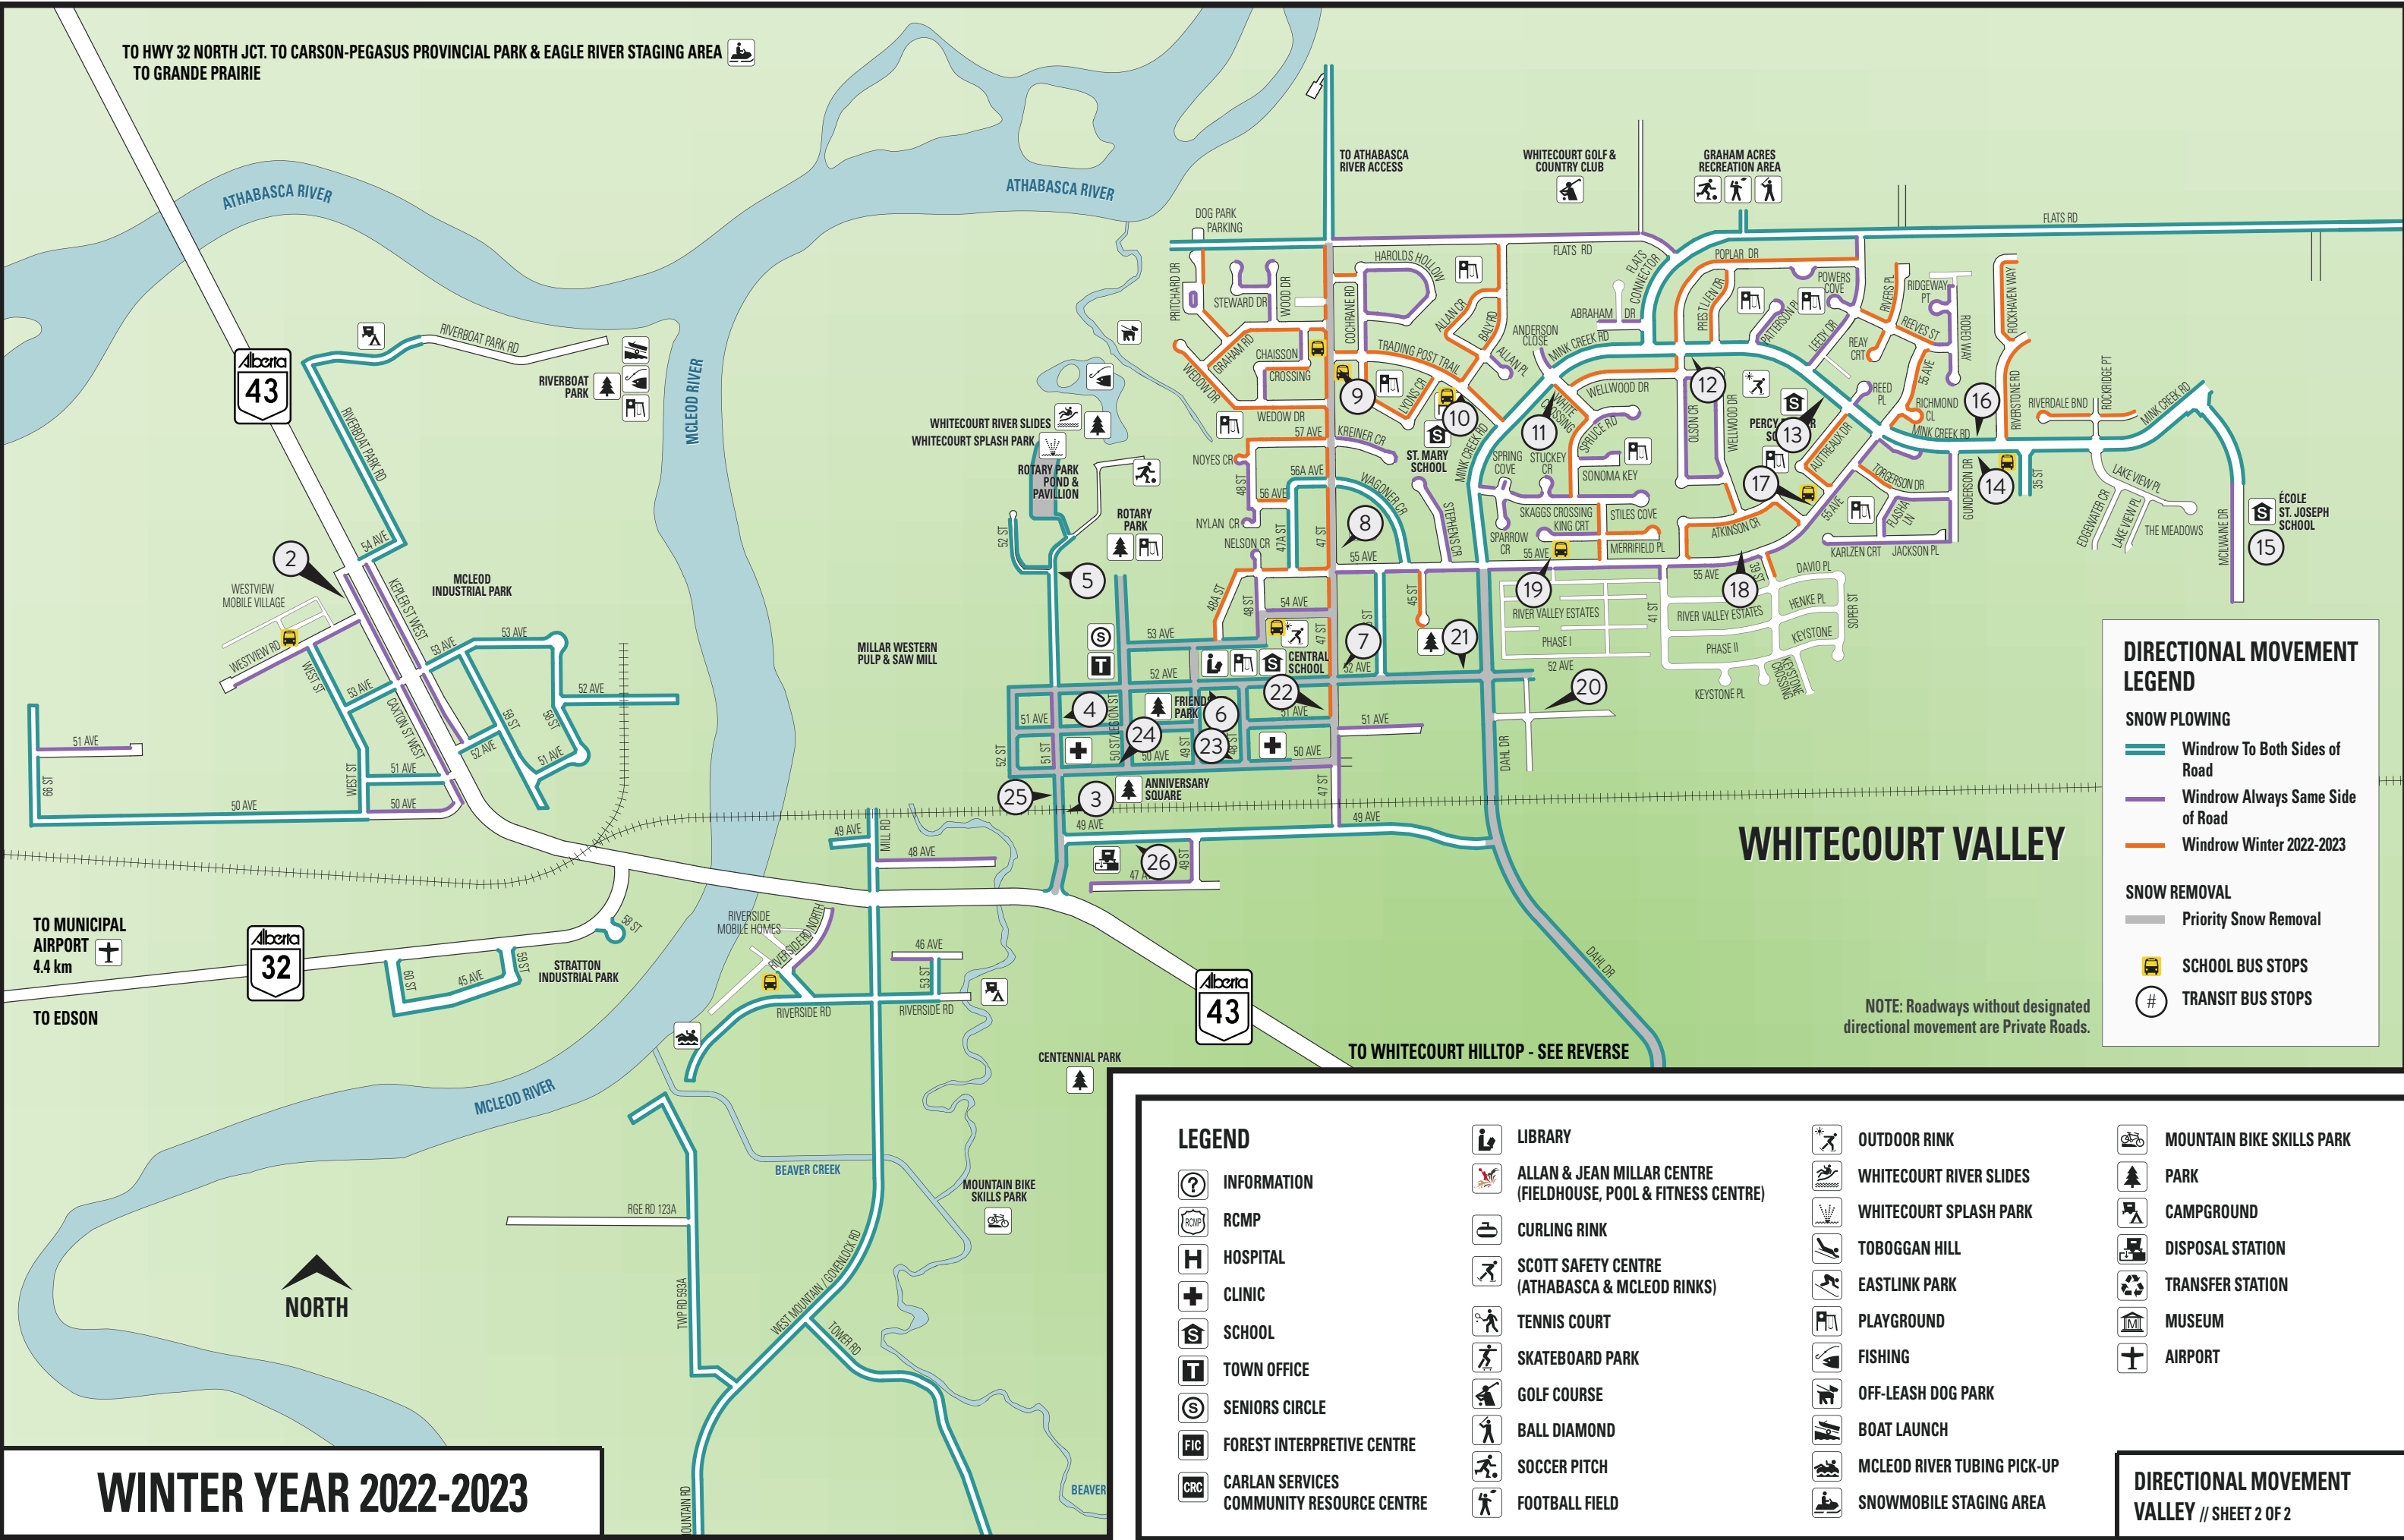

SNOW & ICE CONTROL POLICY DIRECTIONAL MOVEMENT

WINTER YEAR 2022-2023

DIRECTIONAL MOVEMENT LEGEND

SNOW PLOWING

- Windrow To Both Sides of Road
- Windrow Always Same Side of Road
- Windrow Winter 2022-2023

SNOW REMOVAL

- Priority Snow Removal
- SCHOOL BUS STOPS
- TRANSIT BUS STOPS

NOTE: Roadways without designated directional movement are Private Roads.

TO HWY 32 NORTH JCT. TO CARSON-PEGASUS PROVINCIAL PARK & EAGLE RIVER STAGING AREA
TO GRANDE PRAIRIE

DIRECTIONAL MOVEMENT LEGEND

- SNOW PLOWING**
- Windrow To Both Sides of Road
 - Windrow Always Same Side of Road
 - Windrow Winter 2022-2023

- SNOW REMOVAL**
- Priority Snow Removal
 - SCHOOL BUS STOPS
 - TRANSIT BUS STOPS

NOTE: Roadways without designated directional movement are Private Roads.

WHITECOURT VALLEY

LEGEND

- | | | | |
|---|--|-----------------------------|---------------------------|
| INFORMATION | LIBRARY | OUTDOOR RINK | MOUNTAIN BIKE SKILLS PARK |
| RCMP | ALLAN & JEAN MILLAR CENTRE (FIELDHOUSE, POOL & FITNESS CENTRE) | WHITECOURT RIVER SLIDES | PARK |
| HOSPITAL | CURLING RINK | WHITECOURT SPLASH PARK | CAMPGROUND |
| CLINIC | SCOTT SAFETY CENTRE (ATHABASCA & MCLEOD RINKS) | TOBOGGAN HILL | DISPOSAL STATION |
| SCHOOL | TENNIS COURT | EASTLINK PARK | TRANSFER STATION |
| TOWN OFFICE | SKATEBOARD PARK | PLAYGROUND | MUSEUM |
| SENIORS CIRCLE | GOLF COURSE | FISHING | AIRPORT |
| FOREST INTERPRETIVE CENTRE | BALL DIAMOND | OFF-LEASH DOG PARK | |
| CARLAN SERVICES COMMUNITY RESOURCE CENTRE | SOCCER PITCH | BOAT LAUNCH | |
| | FOOTBALL FIELD | MCLEOD RIVER TUBING PICK-UP | |
| | | SNOWMOBILE STAGING AREA | |